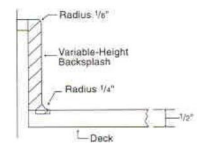

BACKSPLASH: STANDARD   UPGRADE

Talk with your B & B Laminates representative about including Corian® solid surfaces in your home-building plans.

B & B Laminates