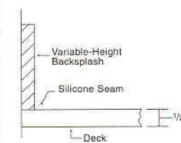

BACKSPLASH: STANDARD   UPGRADE

Talk with your B & B Laminates representative about including Corian® solid surfaces in your home-building plans.

B & B Laminates